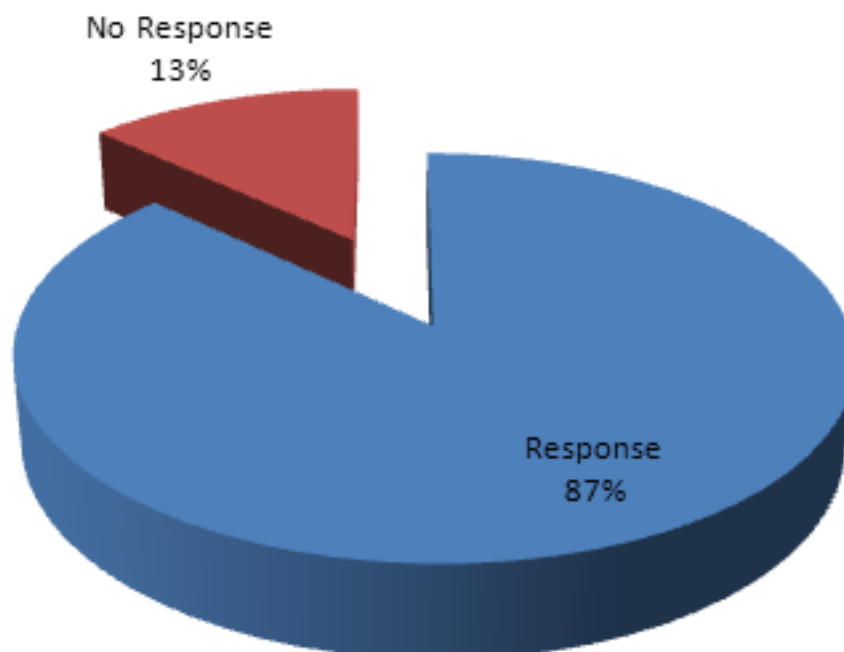

First Destination Survey BSHBIS – Graduation Class 2010

CLASS BREAKDOWN:

Number of Graduates:	23
Response to Survey:	20
Response Rate:	87%

BASED ON RESPONSES - Of the 87% response rate:

Number working:	13	(65%)
Number travelling:	2	(10%)
Number undertaking further study:	4	(20%)
Number still seeking employment:	1	(5%)

Response Rate