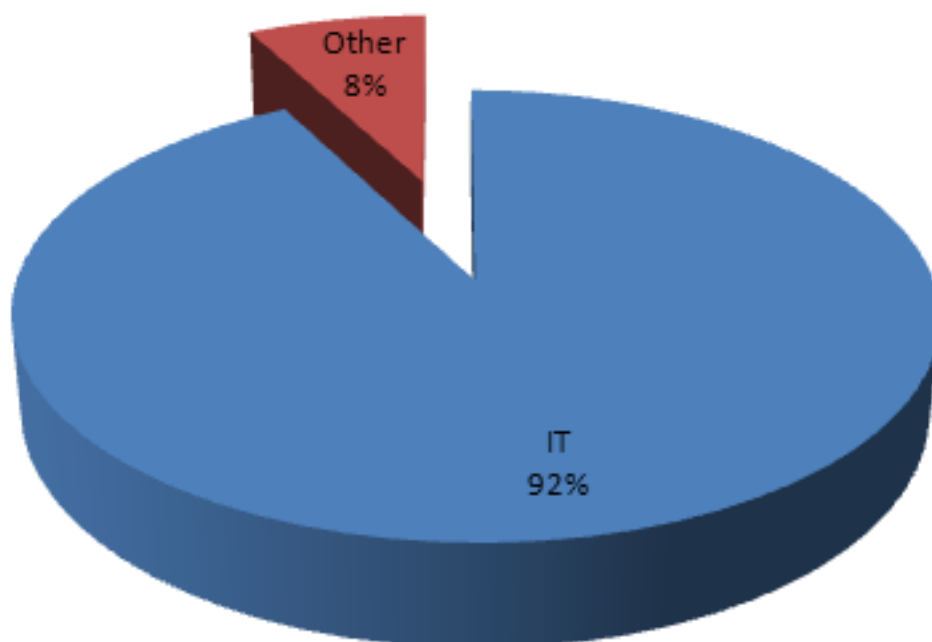

First Destination Survey BSHBIS – Graduation Class 2010

CLASS BREAKDOWN:

Number of Graduates:	23
Response to Survey:	20
Response Rate:	87%

BASED ON RESPONSES - Of the 87% response rate:

Number working:	13	(65%)
Number travelling:	2	(10%)
Number undertaking further study:	4	(20%)
Number still seeking employment:	1	(5%)

Response Rate

Graduate Analysis:

Sectors of Employment:

Sectors of Employment

IT

Bord Gais

Distribution Design Admin

CAMARA Technology