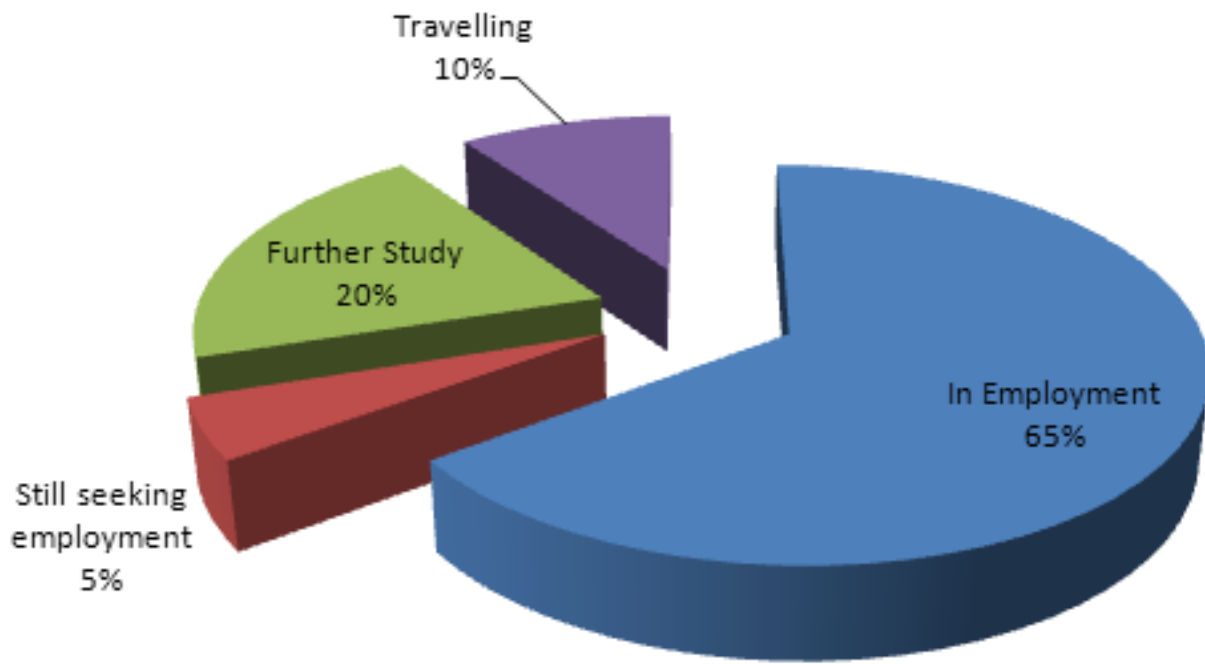

Graduate Analysis: