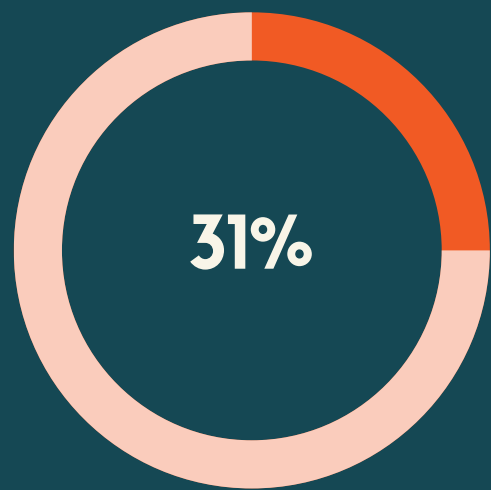

National
College of
Ireland

GRADUATE DESTINATIONS 2015

BA (HONS) PSYCHOLOGY

WHERE ARE THEY NOW?

FURTHER STUDY

EMPLOYED

65% Response Rate

www.ncirl.ie/careers