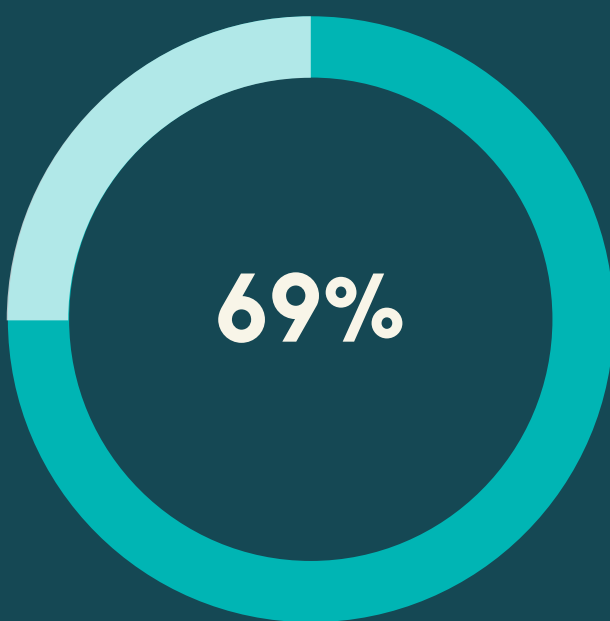

National
College of
Ireland

GRADUATE DESTINATIONS 2015

BA (HONS) PSYCHOLOGY

WHERE ARE THEY NOW?

FURTHER STUDY

EMPLOYED

65% Response Rate

www.ncirl.ie/careers