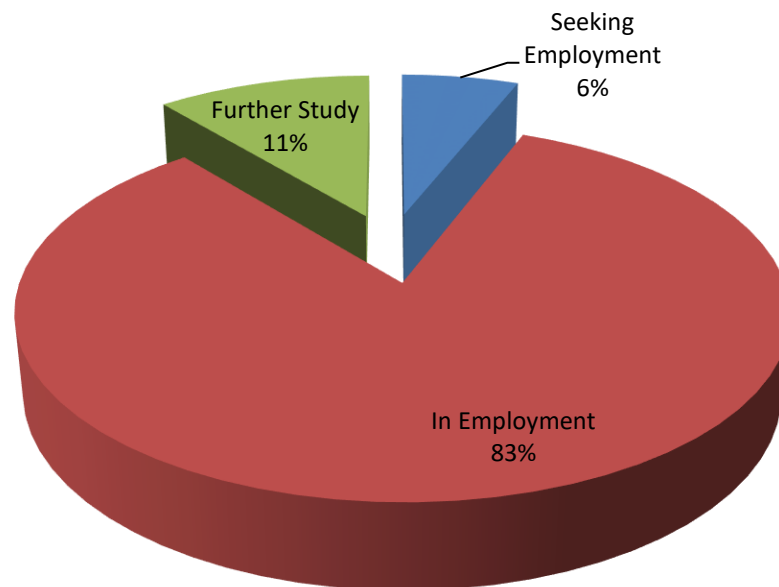

BA (Hons) Technology Management 2012

	19 (total)	BA (Hons) Technology Management
Response Rate	1 (no response)	95%
Seeking Employment	1	6%
In Employment	15	83%
Further Study	2	11%
Travelling/Unavailable for work		

BA (Hons) Technology Management