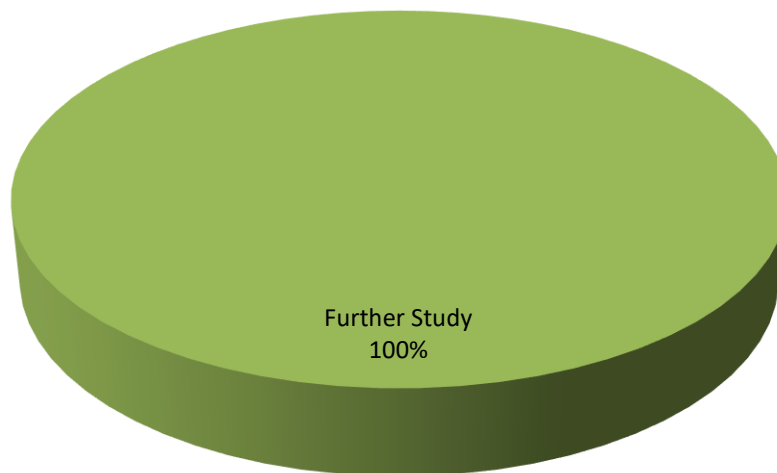

BA in Management of Technology 2012

	20 (total)	BA in Technology Management
Response Rate	5 (no response)	95%
Seeking Employment		
In Employment		
Further Study	15	100%
Travelling/Unavailable for work		

BA (Hons) Technology Management

Further Study

National College of Ireland – BA Hons in Technology Management