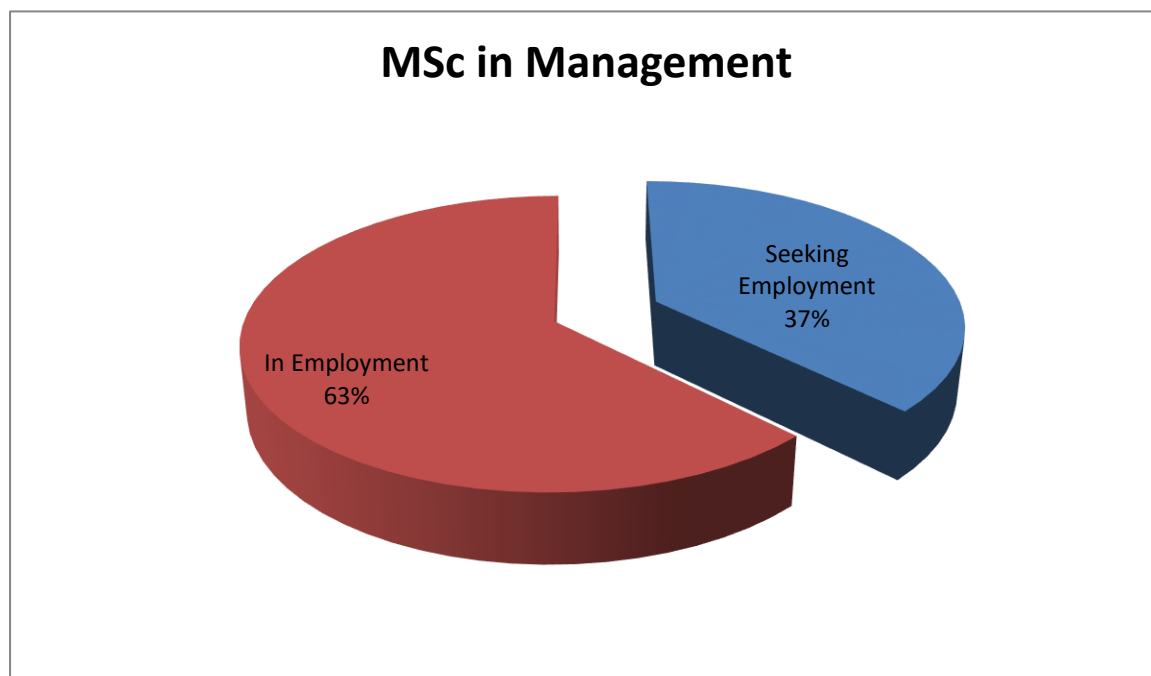

**MSc in Management**

**First Destination Results 2012**

	10 (Total)	MSc Management	Total postgraduate Percentages	Total undergrad & Postgrad Combined
Response Rate	2 (no response)	80%	87%	95%
Seeking Employment	3	37.5%	18%	10%
In Employment	5	62.5%	82%	63%
Further Study				21%
Travelling/Unavailable for work				6%

**Employers**

AIB  
State Street  
CRH  
Grove Cabin Company  
Microsoft

**Role**

Bank Official  
Fund Administrator  
Development Analyst  
Company Director  
Register Solutions Programme Team