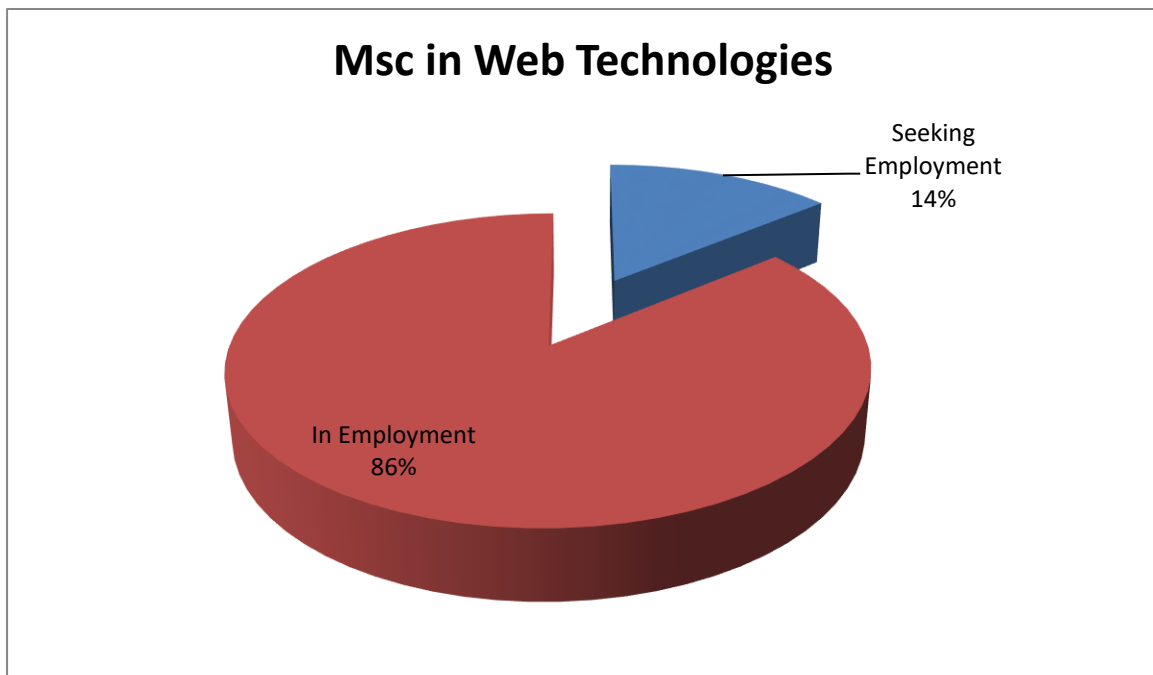

**MSc Web Technologies**  
**First Destination Results 2012**

	7 (Total)	MSc Web Technologies	Total postgraduate Percentages	Total undergrad & Postgrad Combined
Response Rate	0 ( No Response)	100%	87%	95%
Seeking Employment	1	14%	18%	10%
In Employment	6	86%	82%	63%
Further Study				21%
Travelling/Unavailable for work				6%

**Employers**

Commodity Vectors  
Facebook  
National College of Ireland  
National College of Ireland  
National College of Ireland  
SQS

**Role**

Software Engineer  
Developer Support Engineer  
Associate Faculty Lecturer  
IT Helpdesk Support  
Teaching Assistant  
Consultant in Software Testing