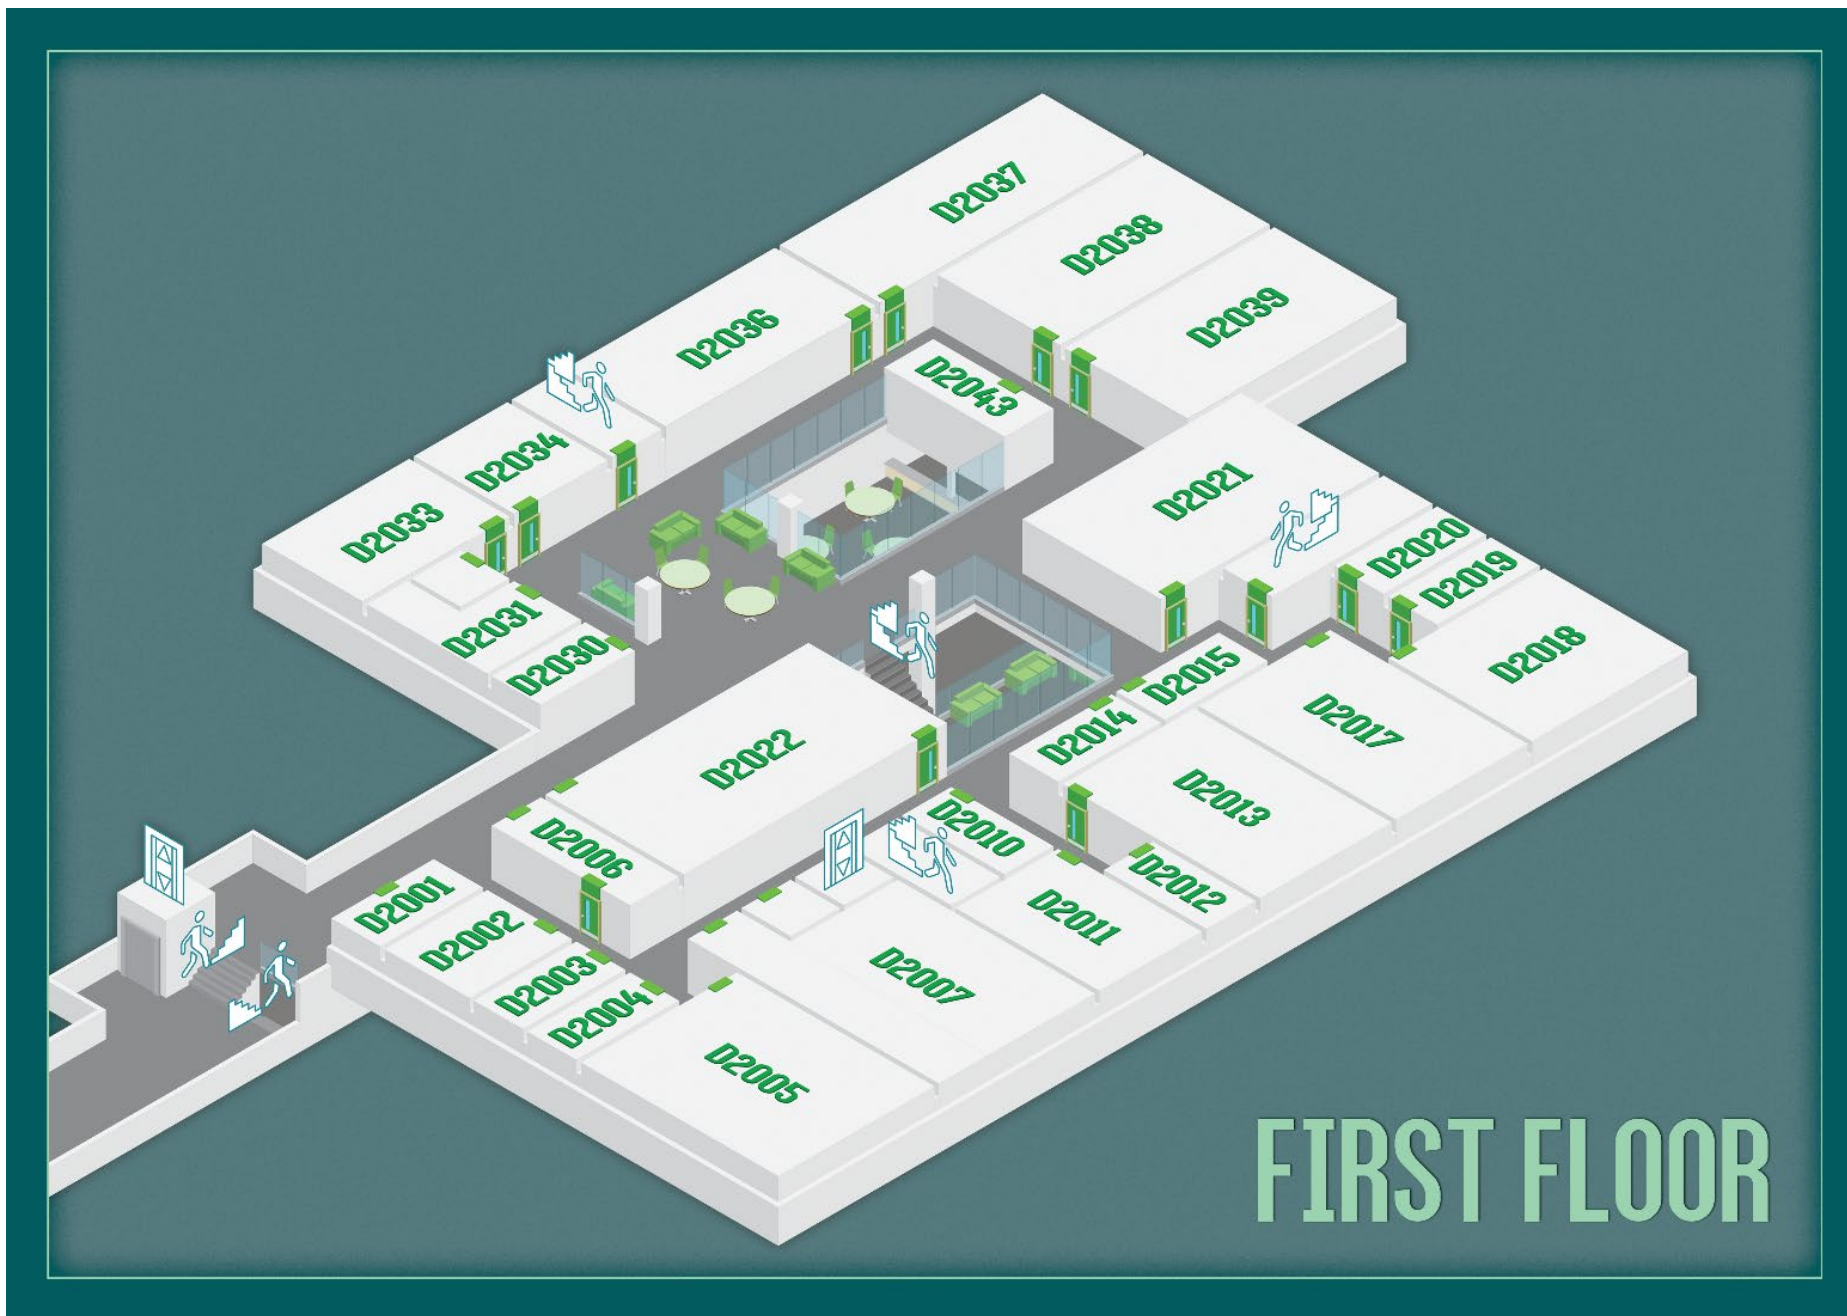

Tasked with creating a map for students new to ATU Sligo, Ryan's design is easy-to-understand and foldable.

Tasked with creating a map for students new to ATU Sligo, Ryan's design is easy-to-understand and foldable.